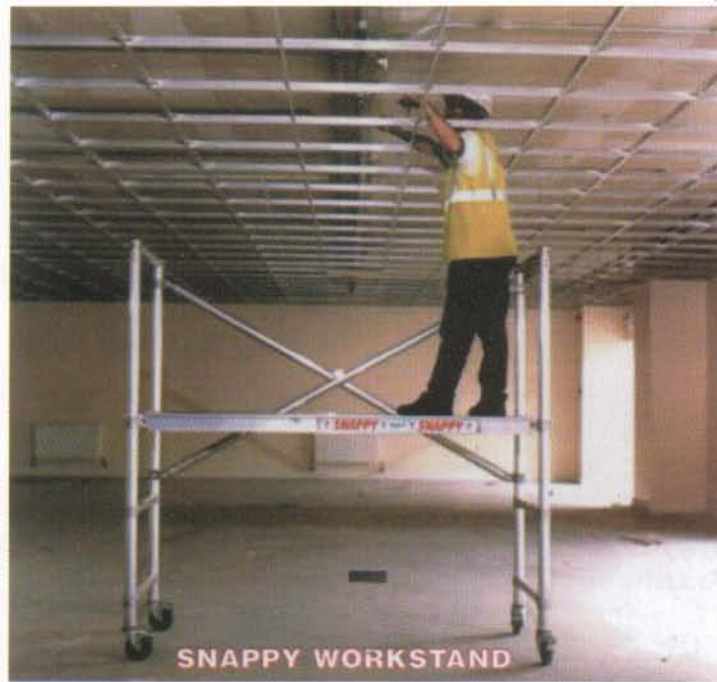

## SOLVE ALL LOW REACH, OH&S & ACCESS REQUIREMENTS, SAFELY AND QUICKLY

Finally, a work tool that can be used as a work stand, work bench and a work trolley. It simply snaps-out for use and folds up for easy handling and convenient storage. And the INSTANT SNAPPY is flexible on your finances with RENTAL or SALES options. How Simple is That?

1

2

3

- Ideal for all reach requirements Up To 3.2m
- Quick "Snap Out" assembly, no tools required
- Eliminates ladders, planks and step ladders
- Converts quickly into a portable work bench on site
- Compact size – fits through standard doorways
- Easily manoeuvred as a trolley to transport tools & materials
- Rolls into position, no lifting or carrying necessary
- Lockable swivel castors for extra safety
- Rigid and Stable – 225kg load capacity
- Easily adjusted for varying heights
- Light weight, strong aluminium construction
- Easily transported in a small van or station wagon