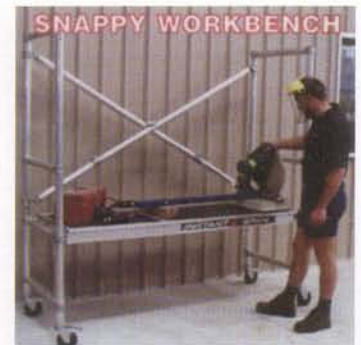

## SOLVE ALL LOW REACH, OH&S & ACCESS REQUIREMENTS, SAFELY AND QUICKLY

Finally, a work tool that can be used as a work stand, work bench and a work trolley. It simply snaps-out for use and folds up for easy handling and convenient storage. And the INSTANT SNAPPY is flexible on your finances with RENTAL or SALES options. How Simple is That?

1

2

3

- Ideal for all reach requirements Up To 3.2m
- Quick "Snap Out" assembly, no tools required
- Eliminates ladders, planks and step ladders
- Converts quickly into a portable work bench on site
- Compact size – fits through standard doorways
- Easily manoeuvred as a trolley to transport tools & materials
- Rolls into position, no lifting or carrying necessary
- Lockable swivel castors for extra safety
- Rigid and Stable – 225kg load capacity
- Easily adjusted for varying heights
- Light weight, strong aluminium construction
- Easily transported in a small van or station wagon